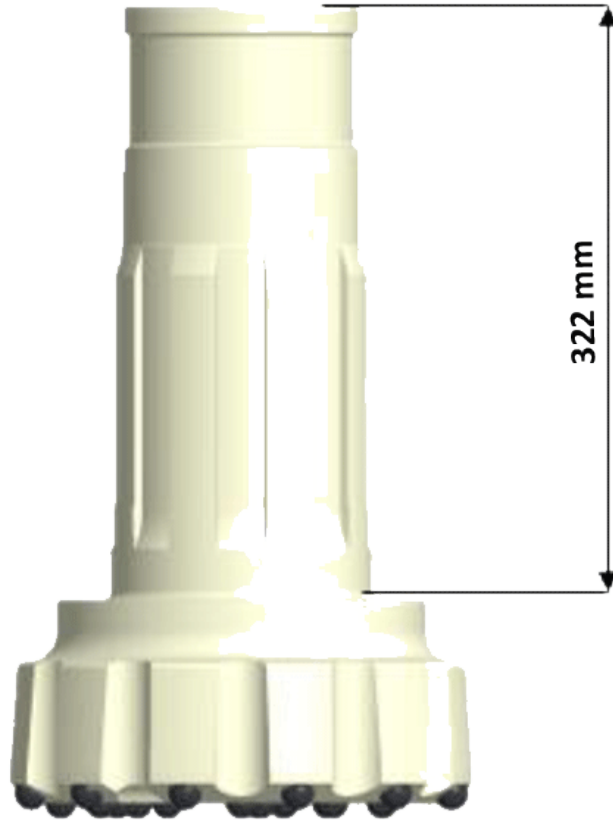

**19. 9 7/8 (251 mm) Button Bit SVE - RK1 Shank**

**8 SPLINES**

Diameter		Gauge Buttons	Button diameter (mm)		Air Holes	Weight		Product No.
Inch	mm		Gauge	Face		kg	lbs	

**FLAT FACE**

9 7/8	251	12	18	16	3			DB072825101S
10	254	12	18	16	3			DB072825401S
10 5/8	270	12	18	16	3			DB072827001S
11	280	14	18	16	3			DB072828001S
11 1/2	292	21	18	16	3			DB072829201S
12	305	21	18	16	3			DB072830501S
13	330	14	18	16	3			DB072833001S